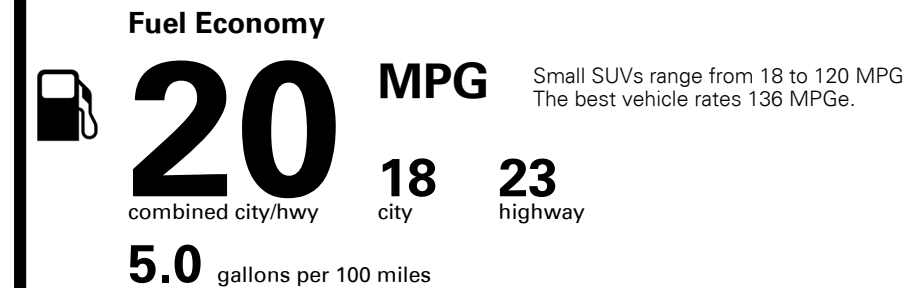

Inland Freight & Handling : \$980.00
Total Price : \$41,175.00

Blue Link® Connected Services 3-years Standard (Enrollment Required)

EPA DOT Fuel Economy and Environment

Gasoline Vehicle

You spend \$2,500 more in fuel costs over 5 years compared to the average new vehicle.

Annual fuel cost \$1,900

Fuel Economy & Greenhouse Gas Rating (tailpipe only)

Smog Rating (tailpipe only)

This vehicle emits 453 grams CO₂ per mile. The best emits 0 grams per mile (tailpipe only). Producing and distributing fuel also create emissions; learn more at fueleconomy.gov.