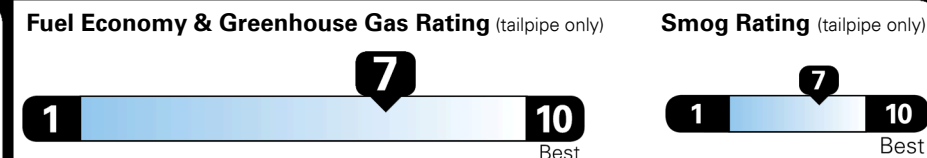

EPA DOT Fuel Economy and Environment

Gasoline Vehicle

Fuel Economy

37 MPG Small SUVs range from 14 to 118 MPG. The best vehicle rates 140 MPGe.

2.7 gallons per 100 miles

37 city   36 highway

You save $2,500
in fuel costs over 5 years compared to the average new vehicle.

Annual fuel cost $1,450